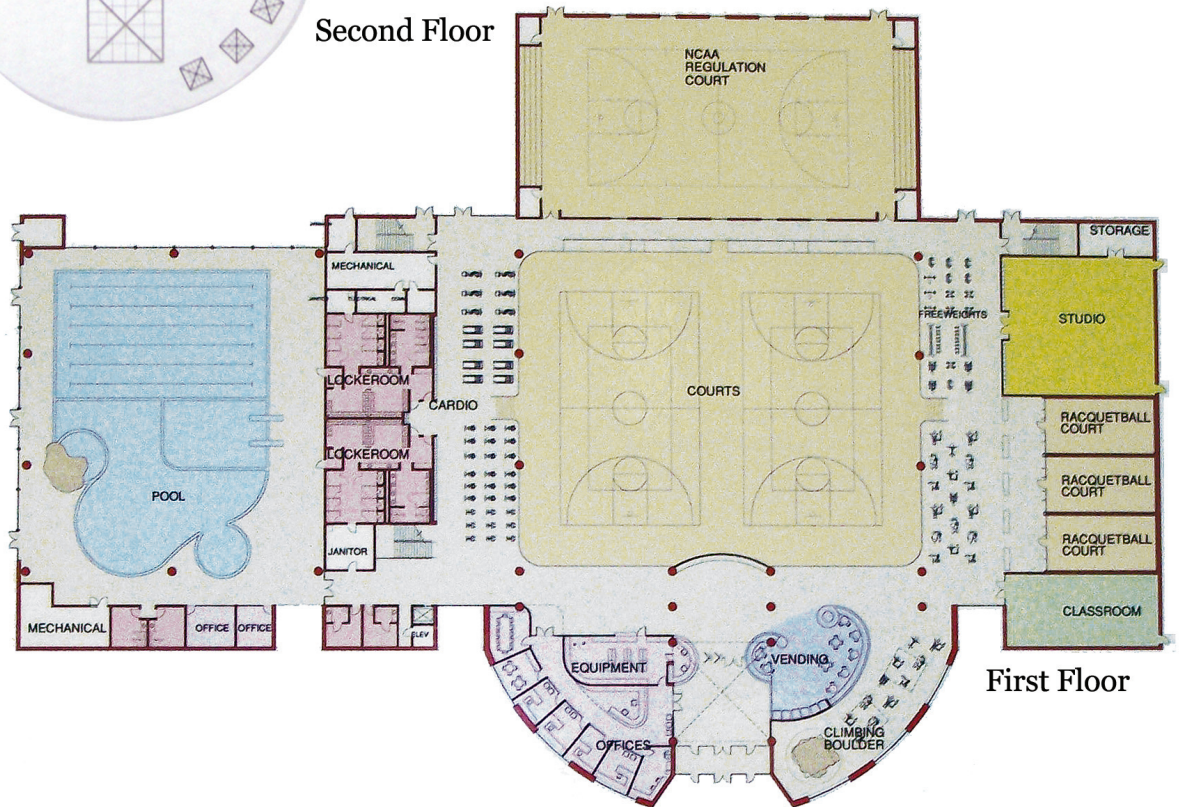

THE PACER

Student Recreation Center

Second Floor

First Floor

Design: Lyle-Cook-Martin Architects, Clarksville
Graphic courtesy of Campus Recreation