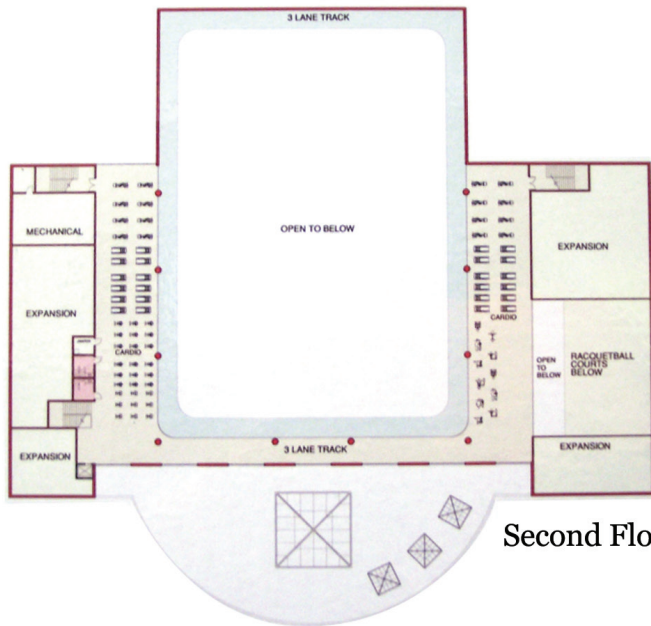

THE PACER

Student Recreation Center

Second Floor

First Floor

Design: Lyle-Cook-Martin Architects, Clarksville
Graphic courtesy of Campus Recreation